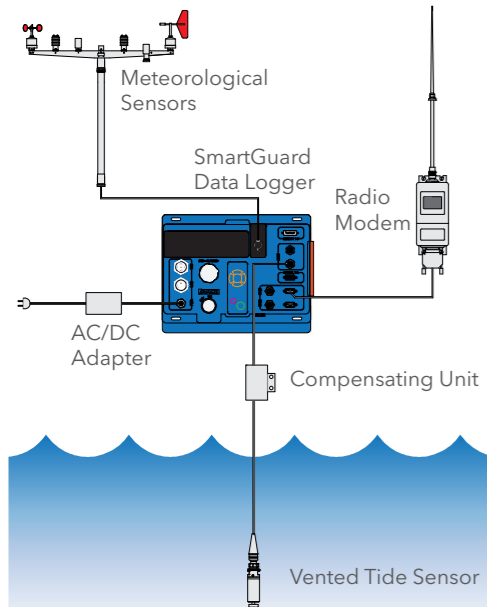

## SmartGuard Cables and Connections

We deliver standard SmartGuard cables and connectors and can also deliver special cables for your application. As the SmartGuard data logger is made to gather data from all sensors we understand the need for custom cables and connectors.

On the left, a typical small system using SmartGuard as a data logger. The system can be expanded using sensors shown on pages 2 and 3.

**xylem**  
Let's Solve Water

Visit our Web site for the latest version of this document and more information  
[www.aanderaa.com](http://www.aanderaa.com)

## UNIVERSAL DATA LOGGER FOR HYD/MET SENSORS

SMARTGUARD allows you to:

- Tailor a monitoring system with hyd/met sensors in any environment
- Easily check configuration and receive data on the onboard color screen
- Advanced set-up and data processing on laptop using Real Time Collector software
- Receive data and configure your system in real time through serial, LAN or USB connection
- XML, NMEA and GOES formats available