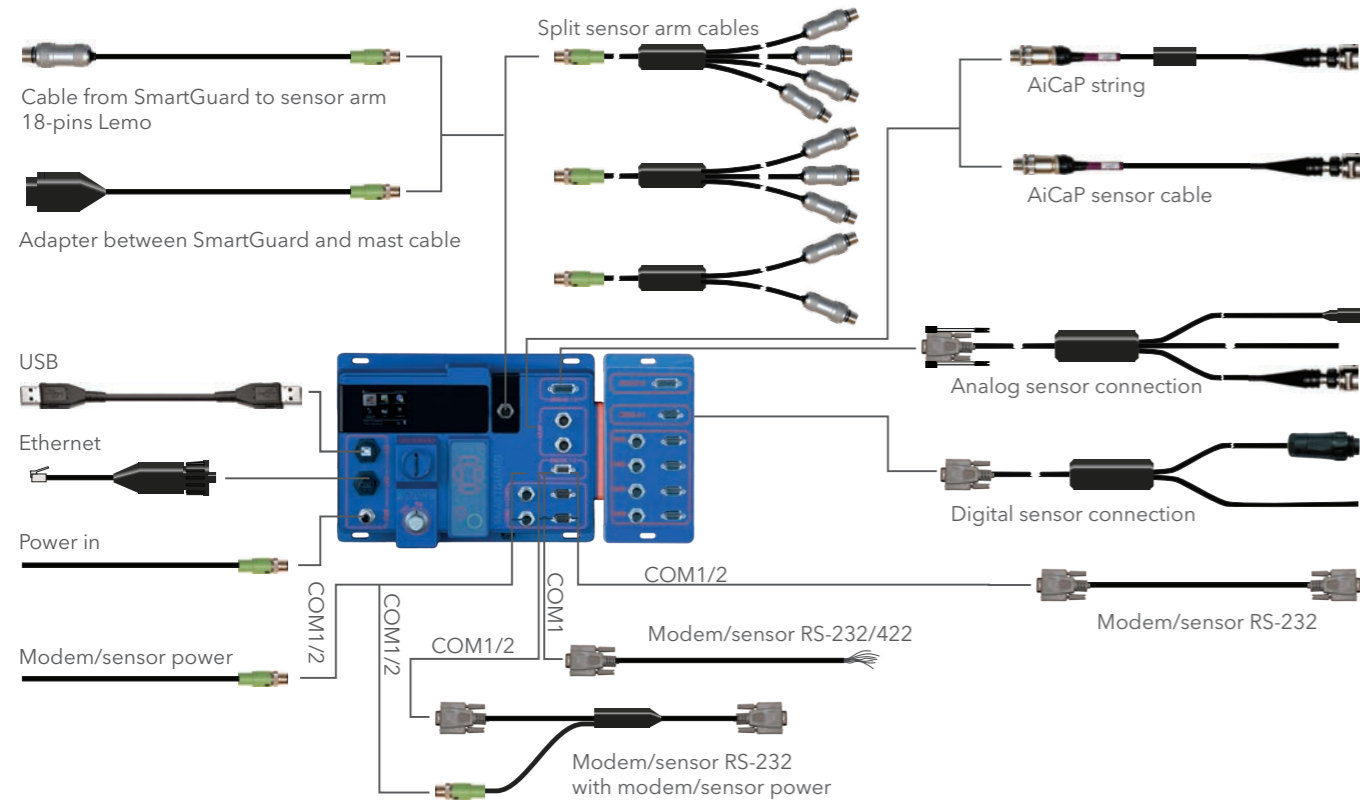

## SmartGuard Cables and Connections

We deliver standard SmartGuard cables and connectors and can also deliver special cables for your application. As the SmartGuard data logger is made to gather data from all sensors we understand the need for custom cables and connectors.

On the left, a typical small system using SmartGuard as a data logger. The system can be expanded using sensors shown on pages 2 and 3.

**xylem**  
Let's Solve Water

Visit our Web site for the latest version of this document and more information  
[www.aanderaa.com](http://www.aanderaa.com)

## UNIVERSAL DATA LOGGER FOR HYD/MET SENSORS

SMARTGUARD allows you to:

- Tailor a monitoring system with hyd/met sensors in any environment
- Easily check configuration and receive data on the onboard color screen
- Advanced set-up and data processing on laptop using Real Time Collector software
- Receive data and configure your system in real time through serial, LAN or USB connection
- XML, NMEA and GOES formats available